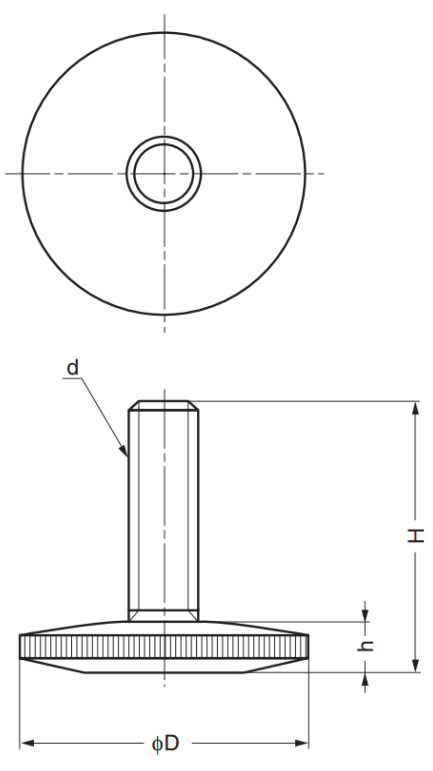

GRA Levelling Glide

Features

- Knurled rim for easy adjustment

Material

- Brass, satin nickel finish

Part No.	d	D	H	h	Load Capacity (per piece)	
GRA-25	W5/16	26	28	6	784 N	80 kg
GRA-30	W3/8	32	33	6.5	1,176 N	120 kg
GRA-40	W3/8	40	39	8	2,156 N	220 kg
GRA-50	W1/2	50	50	10	2,352 N	240 kg